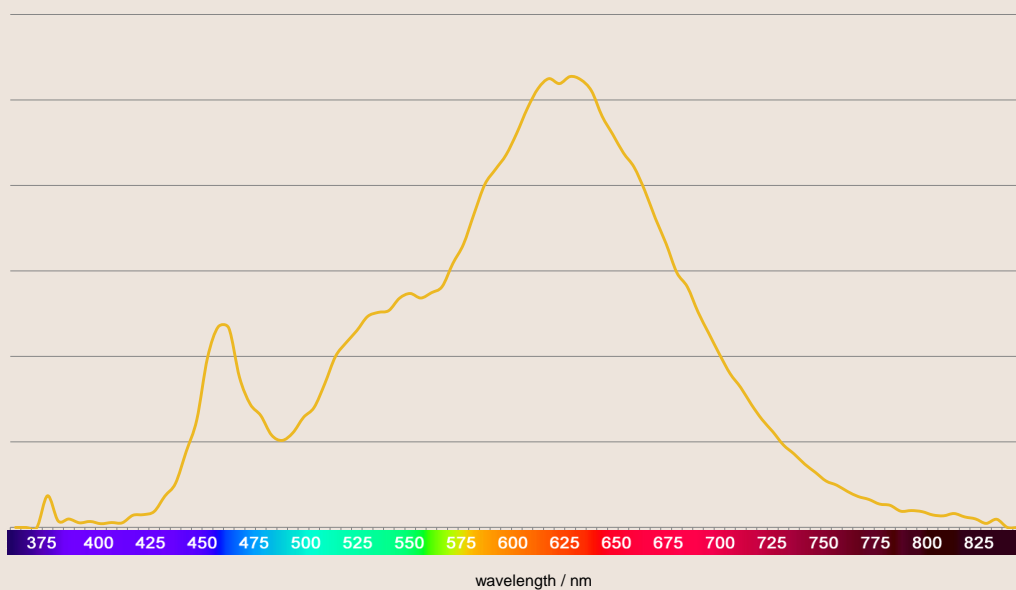

ITEM DESCRIPTION	ARTICLE CODE	EAN CODE	DIMMABLE
LED LAMP A60 7W/M/927 E27 230V	28000517	9 009453 005106	No
LED LAMP A60 7W/M/927 E27 230V DIM	28000518	9 009453 005120	Yes

GENERAL CHARACTERISTICS	
Shape	A60
Cap - Base	E27
Finish	Matt
Energy Efficiency Class	A
Lamp Materials	Plastic / Metal
Lifetime (hours)	25 000 h
Lifetime (years)	25 (burning time Ø 2.7 h per day)
Rated Lifetime	25 000 h
Switching Cycles	100 000
Start Time from 0% to 100%	< 0.5 s
Tc (max)	95 °C
Mercury Content	0.0 mg
Lamp Recycling	Yes - please consider the local regulations
Guarantee	5 years

LIGHT CHARACTERISTICS	
Nominal Luminous Flux	400 lm
Rated Luminous Flux	400 lm
Color	Warm White
Color Temperature	2700 K
Color Rendering Index	90
Lamp Efficacy	57 lm/W
Lumen Maintenance Factor (at end of nominal lifetime)	70 %
Beam Angle	260°
Color Consistency	< 6 Step MacAdam Ellipse
Incandescent wattage equivalent suggested by LEDON	40 W
Wattage Equivalent *	35 W
Flicker Percent	< 3 %

* according to regulations (EC) 244/2009 & (EU) 1194/2012

ELECTRICAL CHARACTERISTICS

Energy Consumption	7 W	
Rated Wattage	7.0 W	
Operating Frequency	50/60 Hz	
Supply Voltage	230-240 V AC	
Power Factor	<i>Non-Dimmable</i>	<i>Dimmable</i>
	> 0.5	> 0.5
Input Current (measured value)	57 mA	40 mA
Input Current (calculated value)	30 mA	30 mA

DIMENSIONS

Height	111 mm	111 mm
Diameter	60 mm	60 mm
Weight	99 g	105 g

GRAPHICS

SPECTRAL POWER DISTRIBUTION OF LEDON 7W A60

260°

Find here a list with compatible dimmers: <http://www.ledon-lamp.com/en/dimmer>