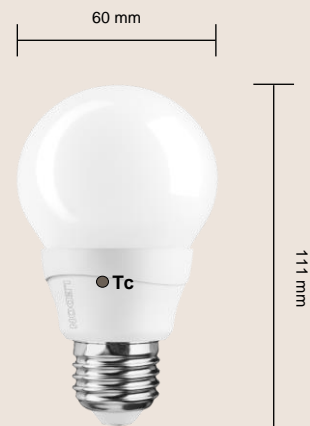

LED Lamp A60 7W E27

With LEDON's A60 you do not have to compromise values on your lighting. This lamp offers best in class light quality, high efficiency, warm inviting light color, instant light, good light distribution and a long service life; all conveniently packed into one little light bulb.

ITEM DESCRIPTION	ARTICLE CODE	EAN CODE	DIMMABLE
LED LAMP A60 7W/M/927 E27 230V	28000517	9 009453 005106	No
LED LAMP A60 7W/M/927 E27 230V DIM	28000518	9 009453 005120	Yes

GENERAL CHARACTERISTICS	
Shape	A60
Cap - Base	E27
Finish	Matt
Energy Efficiency Class	A
Lamp Materials	Plastic / Metal
Lifetime (hours)	25 000 h
Lifetime (years)	25 (burning time Ø 2.7 h per day)
Rated Lifetime	25 000 h
Switching Cycles	100 000
Start Time from 0% to 100%	< 0.5 s
Tc (max)	95 °C
Mercury Content	0.0 mg
Lamp Recycling	Yes - please consider the local regulations
Guarantee	5 years

LIGHT CHARACTERISTICS	
Nominal Luminous Flux	400 lm
Rated Luminous Flux	400 lm
Color	Warm White
Color Temperature	2700 K
Color Rendering Index	90
Lamp Efficacy	57 lm/W
Lumen Maintenance Factor (at end of nominal lifetime)	70 %
Beam Angle	260°
Color Consistency	< 6 Step MacAdam Ellipse
Incandescent wattage equivalent suggested by LEDON	40 W
Wattage Equivalent *	35 W
Flicker Percent	< 3 %

DIMENSIONS

Height	111 mm	111 mm
Diameter	60 mm	60 mm
Weight	99 g	105 g

GRAPHICS

SPECTRAL POWER DISTRIBUTION OF LEDON 7W A60

260°

Find here a list with compatible dimmers: <http://www.ledon-lamp.com/en/dimmer>