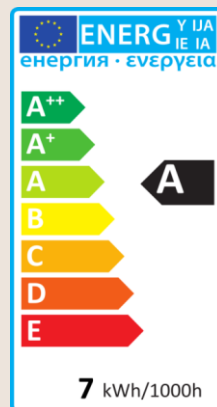

ITEM DESCRIPTION	ARTICLE CODE	EAN CODE	DIMMABLE
LED LAMP A60 7W/M/927 E27 230V	28000517	9 009453 005106	No
LED LAMP A60 7W/M/927 E27 230V DIM	28000518	9 009453 005120	Yes

GENERAL CHARACTERISTICS	
Shape	A60
Cap - Base	E27
Finish	Matt
Energy Efficiency Class	A
Lamp Materials	Plastic / Metal
Lifetime (hours)	25 000 h
Lifetime (years)	25 (burning time Ø 2.7 h per day)
Rated Lifetime	25 000 h
Switching Cycles	100 000
Start Time from 0% to 100%	< 0.5 s
Tc (max)	95 °C
Mercury Content	0.0 mg
Lamp Recycling	Yes - please consider the local regulations
Guarantee	5 years

LIGHT CHARACTERISTICS	
Nominal Luminous Flux	400 lm
Rated Luminous Flux	400 lm
Color	Warm White
Color Temperature	2700 K
Color Rendering Index	90
Lamp Efficacy	57 lm/W
Lumen Maintenance Factor (at end of nominal lifetime)	70 %
Beam Angle	260°
Color Consistency	< 6 Step MacAdam Ellipse
Incandescent wattage equivalent suggested by LEDON	40 W
Wattage Equivalent *	35 W
Flicker Percent	< 3 %

* according to regulations (EC) 244/2009 & (EU) 1194/2012

ELECTRICAL CHARACTERISTICS

Energy Consumption	7 W	
Rated Wattage	7.0 W	
Operating Frequency	50/60 Hz	
Supply Voltage	230-240 V AC	
Power Factor	<i>Non-Dimmable</i>	<i>Dimmable</i>
	> 0.5	> 0.5
Input Current (measured value)	57 mA	40 mA
Input Current (calculated value)	30 mA	30 mA

DIMENSIONS

Height	111 mm	111 mm
Diameter	60 mm	60 mm
Weight	99 g	105 g

GRAPHICS

SPECTRAL POWER DISTRIBUTION OF LEDON 7W A60

260°

Find here a list with compatible dimmers: <http://www.ledon-lamp.com/en/dimmer>