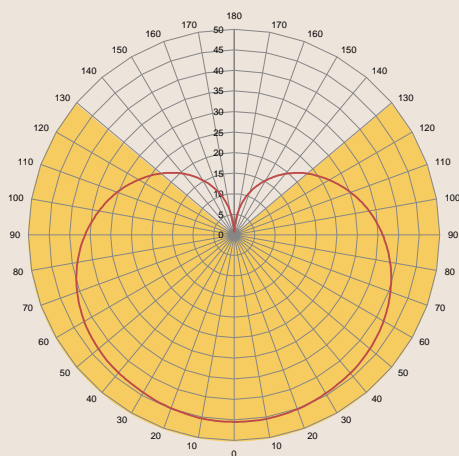

ITEM DESCRIPTION	ARTICLE CODE	EAN CODE	DIMMABLE
LED LAMP A60 7W/M/927 E27 230V	28000517	9 009453 005106	No
LED LAMP A60 7W/M/927 E27 230V DIM	28000518	9 009453 005120	Yes

GENERAL CHARACTERISTICS	
Shape	A60
Cap - Base	E27
Finish	Matt
Energy Efficiency Class	A
Lamp Materials	Plastic / Metal
Lifetime (hours)	25 000 h
Lifetime (years)	25 (burning time Ø 2.7 h per day)
Rated Lifetime	25 000 h
Switching Cycles	100 000
Start Time from 0% to 100%	< 0.5 s
Tc (max)	95 °C
Mercury Content	0.0 mg
Lamp Recycling	Yes - please consider the local regulations
Guarantee	5 years

LIGHT CHARACTERISTICS	
Nominal Luminous Flux	400 lm
Rated Luminous Flux	400 lm
Color	Warm White
Color Temperature	2700 K
Color Rendering Index	90
Lamp Efficacy	57 lm/W
Lumen Maintenance Factor (at end of nominal lifetime)	70 %
Beam Angle	260°
Color Consistency	< 6 Step MacAdam Ellipse
Incandescent wattage equivalent suggested by LEDON	40 W
Wattage Equivalent *	35 W
Flicker Percent	< 3 %

DIMENSIONS

Height	111 mm	111 mm
Diameter	60 mm	60 mm
Weight	99 g	105 g

GRAPHICS

SPECTRAL POWER DISTRIBUTION OF LEDON 7W A60

260°

Find here a list with compatible dimmers: <http://www.ledon-lamp.com/en/dimmer>